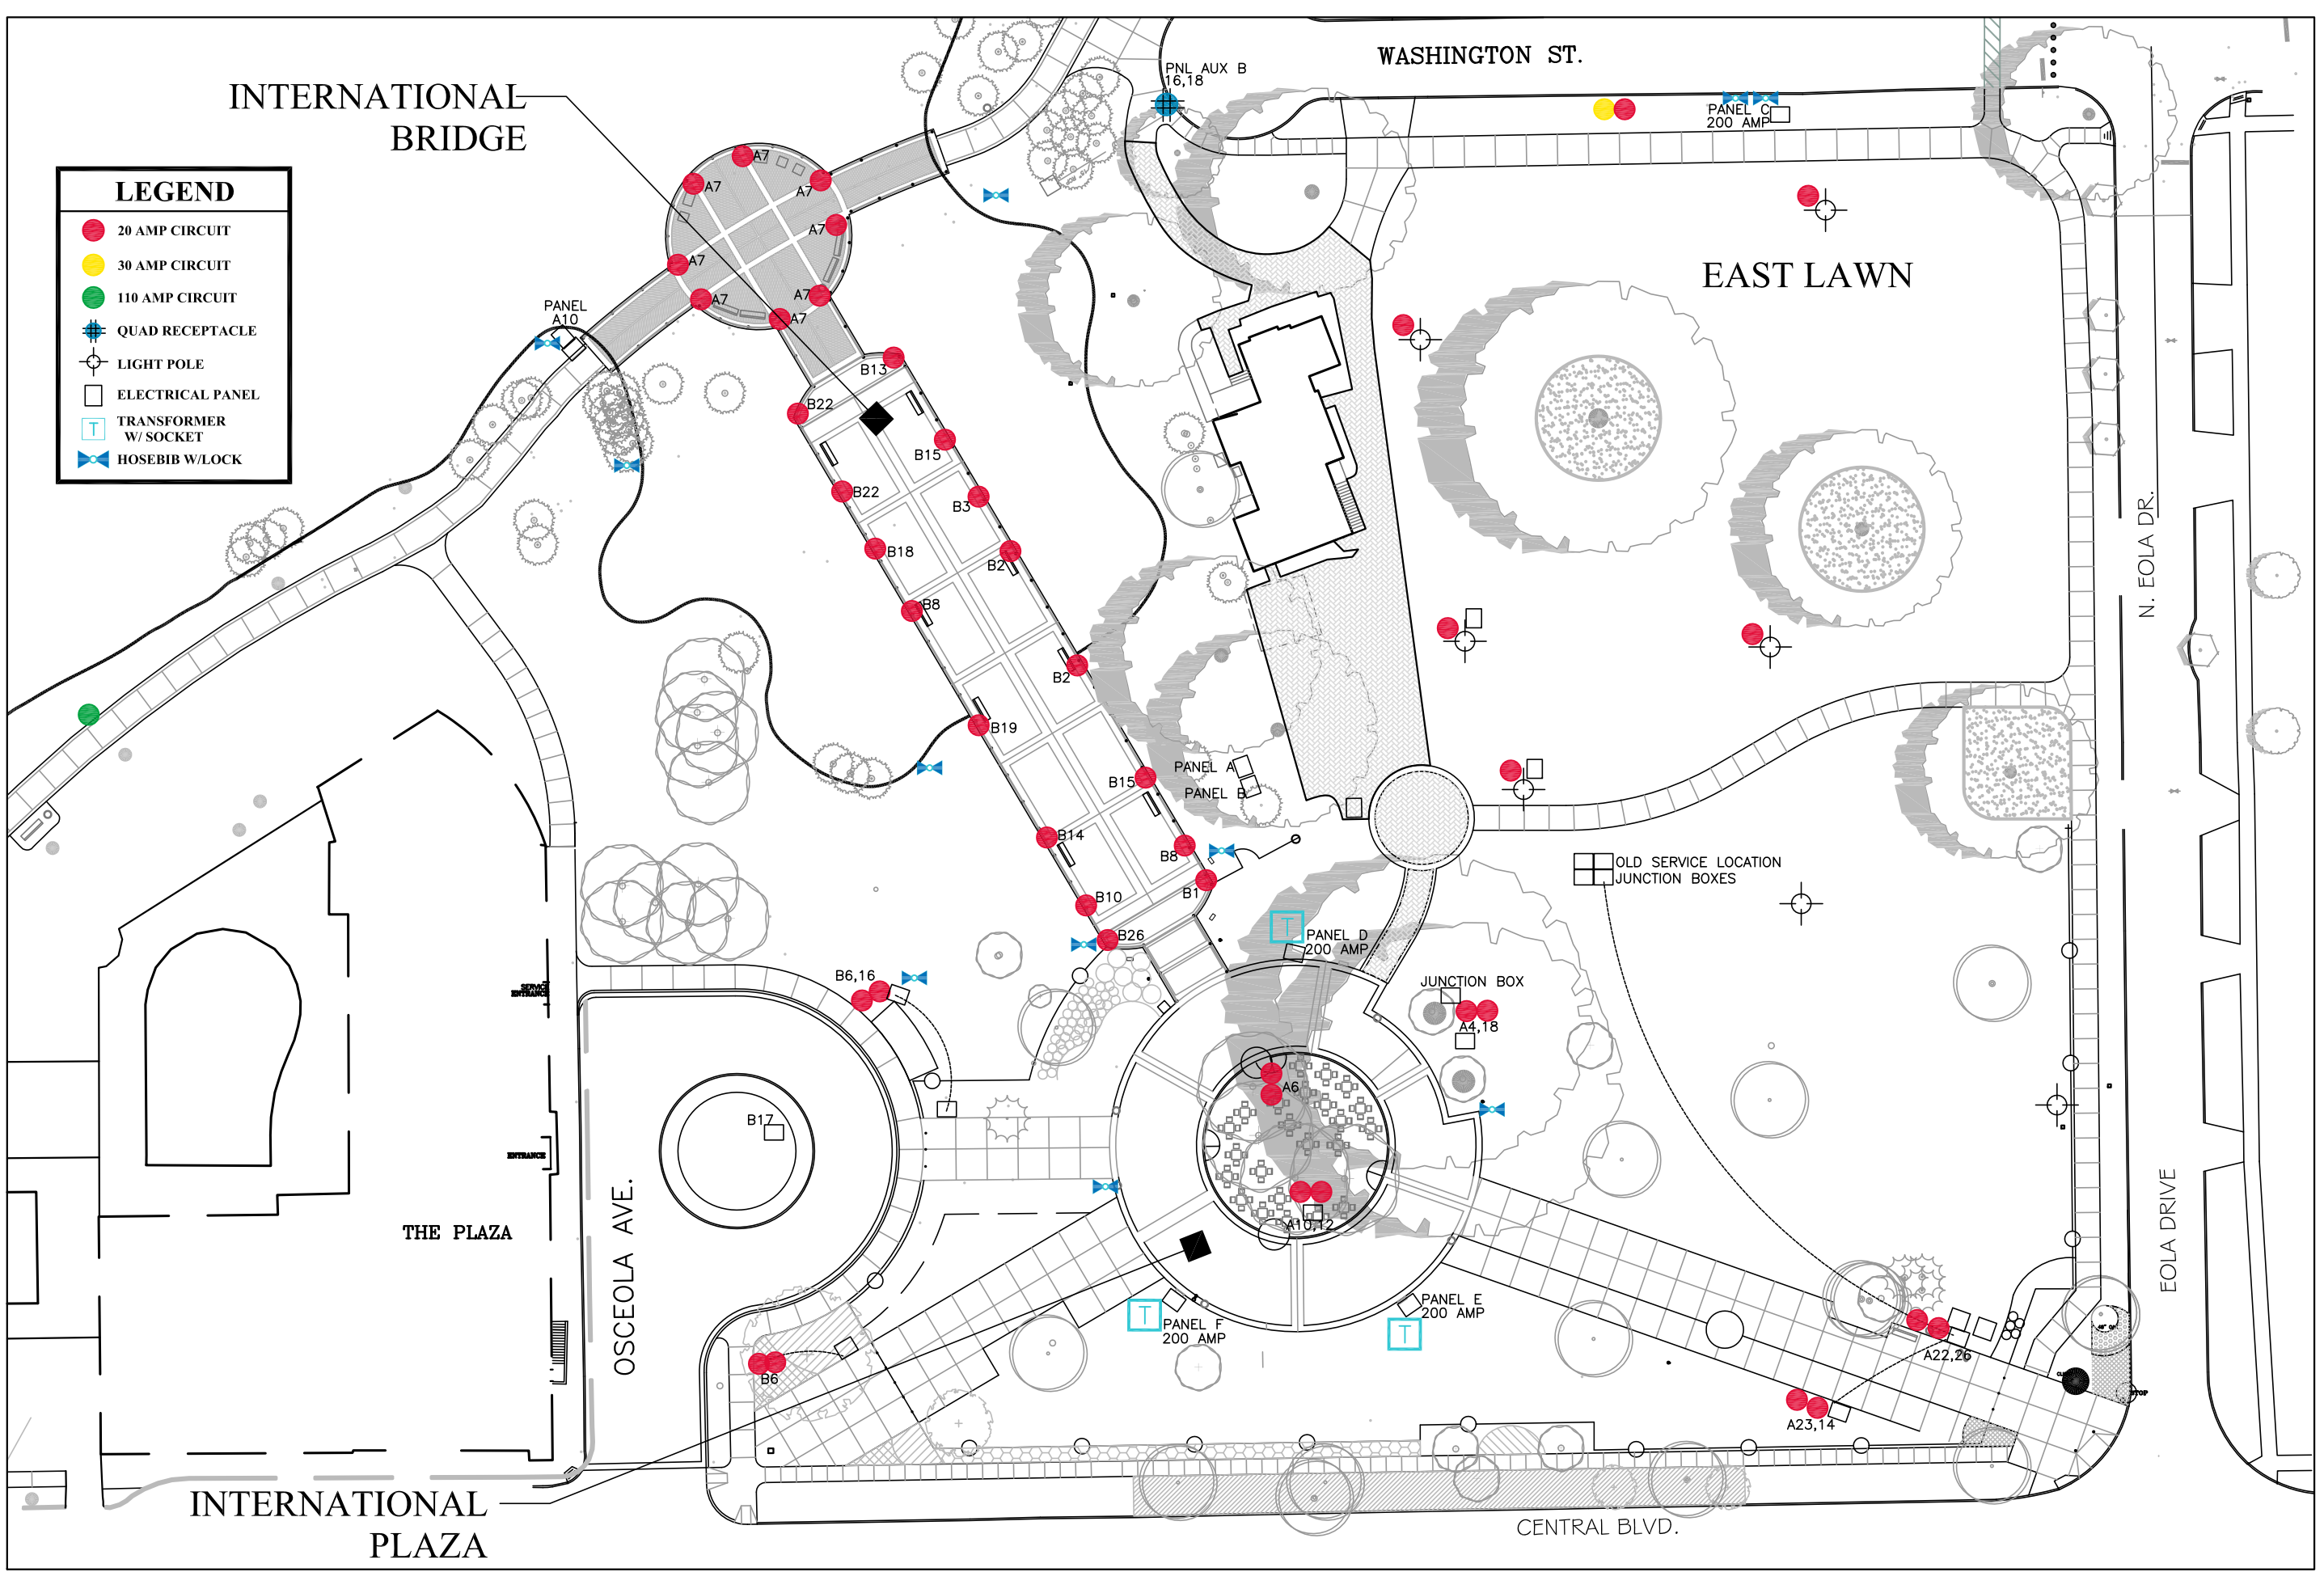

LAKE EOLA PARK
195 N. Rosalind Ave., Orlando, FL 32801
South East Corner

SCALE: 1" = 50'-0"

DATE: 10/8/2015

SHEET NO.
SP-01

LEGEND

- 20 AMP CIRCUIT
- 30 AMP CIRCUIT
- 110 AMP CIRCUIT
- QUAD RECEPTACLE
- LIGHT POLE
- ELECTRICAL PANEL
- TRANSFORMER W/SOCKET
- HOSEBIB W/LOCK